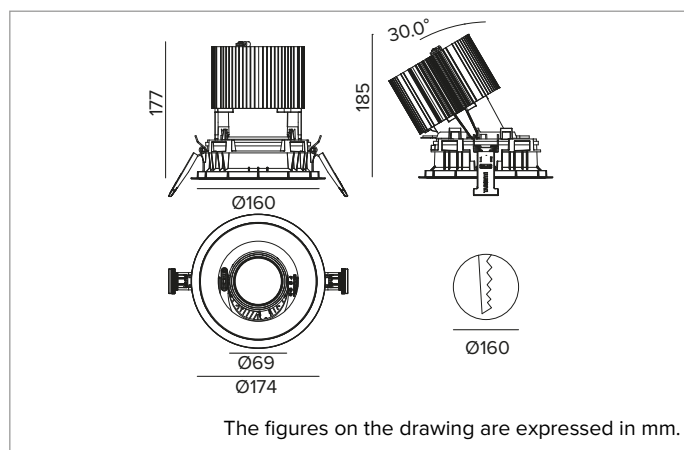

1T8627EL | CTEVO ARCHITECTURAL 160

Adjustable recessed LED projector in a trim version

		3000K	H(m)	D(m)	E _{max} (lx)	
		Ra90		22°		
		Fixture Power	74W	1	0.39	22963
		Source Flux	7558lm	2	0.77	5741
		Fixture Flux	5106lm	3	1.16	2551
		Efficacy	69lm/W	4	1.55	1435
TS1280	I _{max} =3038cd/klm	I _{max}	22963cd	5	1.94	919

CCT nominal: 3000K

Lifetime (L80/B10): >50000h tq +25°C

ILLUMINOTECHNICAL CHARACTERISTICS

SP - precision optics with a black silicone cut off ring. Version with a convex faceted highly reflective anodised aluminium reflector and a holographic diffusion filter. UGR<19 (EN 12464-1).

Optic: REFLECTOR

Beam angles: SP

Optical efficiency: 68%

Fixture flux: 5106lm

Luminous efficacy: 69lm/W

Photobiological safety: Compliant with RG1 low risk group

MECHANICAL CHARACTERISTICS

Die-cast black painted anodised aluminium body and dissipator. Black colour cover. The optical unit can be adjusted up to 30° on the vertical plane with a mechanical beam locking system and a graduated scale, and 358° on the horizontal plane. Trim version with an integrated black ring.